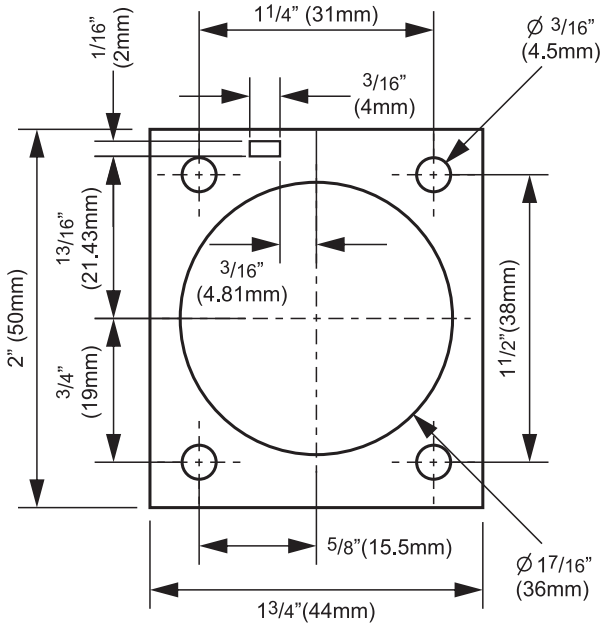

# TEMPLATE

Infrared Proximity Sensor

CS-PD535-TAQ  
CS-PD535-TBQ

**SECO-LARM®**  
www.seco-larm.com

Do not photocopy this template as photocopiers alter dimensions.

MT\_CS-PD535-TABQ\_200930.cdr